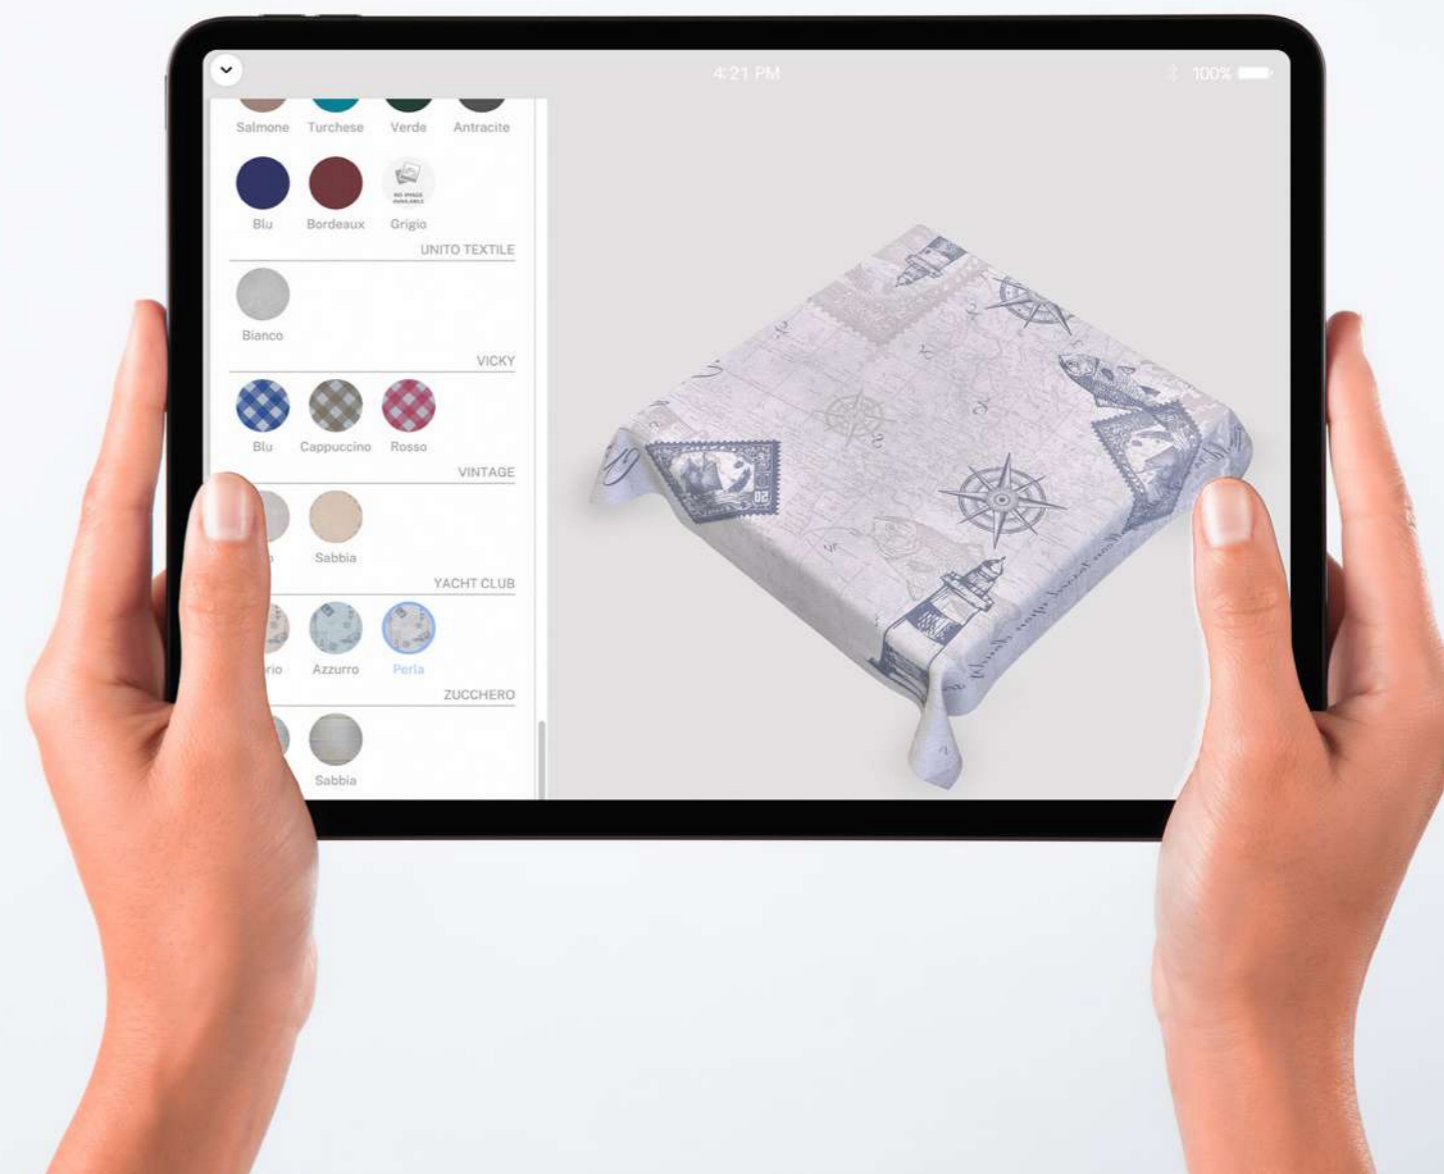

This year Ro.ial has approached the AR universe, inspiring the creation of an avant-garde and completely customized tool for its customers. Available for every kind of device and containing more than 400 textures, decorations and colors, Ro.ial Reality Plus offers a complete digital experience, allowing the three-dimensional visualization of all Ro.ial products for table decoration with a surprising level of detail. Thanks to the augmented reality, through the camera of the device used, an intuitive and efficient user interface allows you to create and display any possible mise-en-place in real time. Ro.ial Reality Plus combines thirty years of experience and the high quality of Made in Italy style with innovation, realism and digital immersivity of AR technology.

1) Access more than 400 fully digitized textures, patterns and colors;
2) Select your favourite pattern, texture or colour;
3) Compose the scene with all Ro.ial products for table decoration;
4) With the button "Go live!" preview your mise-en-place in AR.

SCOPRI LA NOSTRA APP
RO.IAL 3D REALITY PLUS
LA REALTA' AUMENTATA NON È MAI STATA COSÌ REALE
AUGMENTED REALITY HAS NEVER BEEN SO REAL!

RO.IAL 3D REALITY PLUS APP

1. SCEGLI
CHOOSE

2. INQUADRA
SHOOT

3. SCOPRI
GO LIVE